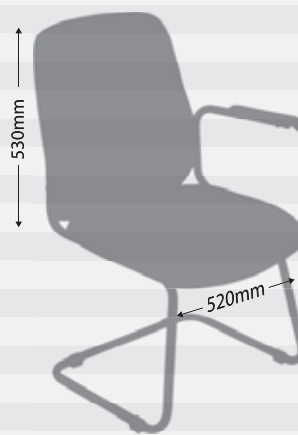

Atlanta Range

High Back

New & Improved
Arm Rest Cover

Mid Back

Visitors Chair

ATLANTA RANGE

	NAME	DESCRIPTION	FABRIC
	High Back Chair	Upholstered Seat & Back Swivel & Tilt Mechanism Gas Adjustable Nylon Base 50mm Dia. Nylon Castors Atlanta Armrests Seat: VP70 High Density / VC60 Chipfoam Back: VP30 Medium Density Foam	1 COM: Customers Own Fabric 2 Contract Fabric: Blue / Black / Burgundy 3 Cedarbrook Contract / Studio Range / Image 4 Soft Nu-Hide 5 Vulcan Seat 0.8m / Back 1.1m Total Per Chair 1.9m Fabric calculated on plain colours only, Width 1.4m
	Mid Back Chair	Upholstered Seat & Back Swivel & Tilt Mechanism Gas Adjustable Nylon Base 50mm Dia. Nylon Castors Atlanta Armrests Seat: VP70 High Density / VC60 Chipfoam Back: VP30 Medium Density Foam	1 COM: Customers Own Fabric 2 Contract Fabric: Blue / Black / Burgundy 3 Cedarbrook Contract / Studio Range / Image 4 Soft Nu-Hide 5 Vulcan Seat 0.8m / Back 0.8m Total Per Chair 1.6m Fabric calculated on plain colours only, Width 1.4m
	Visitors Chair	Upholstered Seat & Back Black Powder-coated Sleigh Base Atlanta Armrests Seat: VP70 High Density / VC60 Chipfoam Back: VP30 Medium Density Foam	1 COM: Customers Own Fabric 2 Contract Fabric: Blue / Black / Burgundy 3 Cedarbrook Contract / Studio Range / Image 4 Soft Nu-Hide 5 Vulcan Seat 0.8m / Back 0.8m Total Per Chair 1.6m Fabric calculated on plain colours only, Width 1.4m