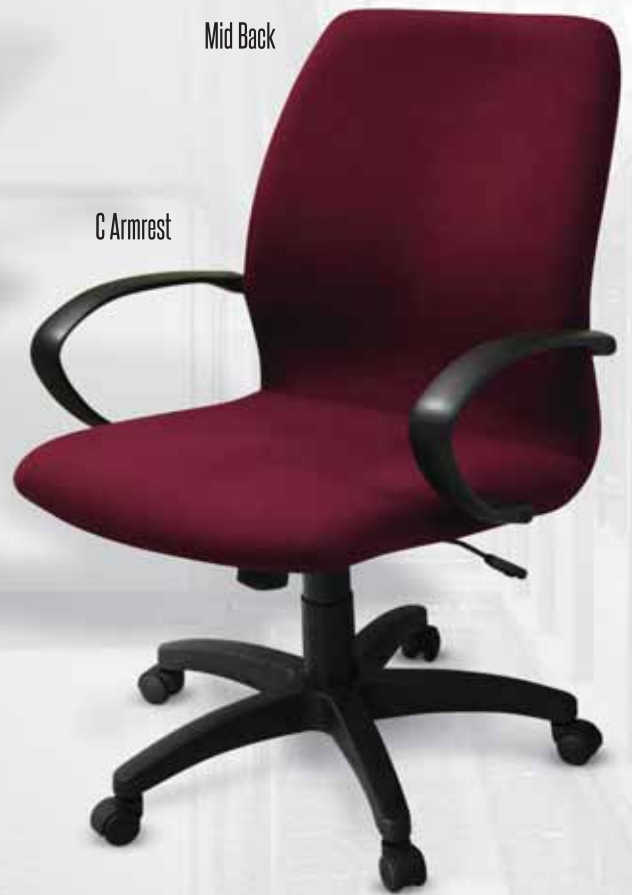

Mid Back

C Armrest