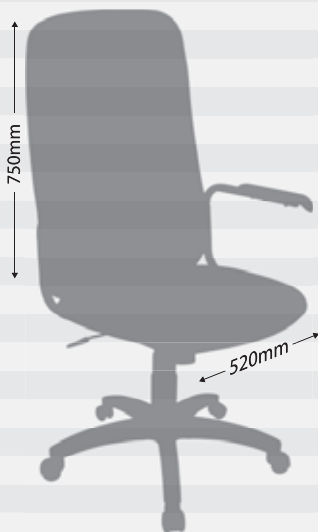

Atlanta Range

High Back

New & Improved
Arm Rest Cover

Mid Back

Visitors Chair

ATLANTA RANGE

	NAME	DESCRIPTION	FABRIC
	High Back Chair	Upholstered Seat & Back Swivel & Tilt Mechanism Gas Adjustable Nylon Base 50mm Dia. Nylon Castors Atlanta Armrests Seat: VP70 High Density / VC60 Chipfoam Back: VP30 Medium Density Foam	1 COM: Customers Own Fabric 2 Contract Fabric: Blue / Black / Burgundy 3 Cedarbrook Contract / Studio Range / Image 4 Soft Nu-Hide 5 Vulcan Seat 0.8m / Back 1.1m Total Per Chair 1.9m Fabric calculated on plain colours only, Width 1.4m
	Mid Back Chair	Upholstered Seat & Back Swivel & Tilt Mechanism Gas Adjustable Nylon Base 50mm Dia. Nylon Castors Atlanta Armrests Seat: VP70 High Density / VC60 Chipfoam Back: VP30 Medium Density Foam	1 COM: Customers Own Fabric 2 Contract Fabric: Blue / Black / Burgundy 3 Cedarbrook Contract / Studio Range / Image 4 Soft Nu-Hide 5 Vulcan Seat 0.8m / Back 0.8m Total Per Chair 1.6m Fabric calculated on plain colours only, Width 1.4m
	Visitors Chair	Upholstered Seat & Back Black Powder-coated Sleigh Base Atlanta Armrests Seat: VP70 High Density / VC60 Chipfoam Back: VP30 Medium Density Foam	1 COM: Customers Own Fabric 2 Contract Fabric: Blue / Black / Burgundy 3 Cedarbrook Contract / Studio Range / Image 4 Soft Nu-Hide 5 Vulcan Seat 0.8m / Back 0.8m Total Per Chair 1.6m Fabric calculated on plain colours only, Width 1.4m