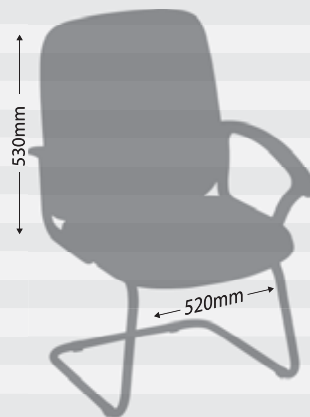

Montana Range

High Back

Mid Back

Visitors Chair

MONTANA RANGE

	NAME	DESCRIPTION	FABRIC
	High Back Chair	Upholstered Seat & Back Swivel & Tilt Mechanism Gas Adjustable Nylon Base 50mm Dia. Nylon Castors Montana Armrests Seat: VP70 High Density / VC60 Chipfoam Back: VP30 Medium Density Foam	1 COM: Customers Own Fabric 2 Contract Fabric: Blue / Black / Burgundy 3 Cedarbrook Contract / Studio Range / Image 4 Soft Nu-Hide 5 Vulcan Seat 0.8m / Back 1.1m Total Per Chair 1.9m Fabric calculated on plain colours only, Width 1.4m
	Mid Back Chair	Upholstered Seat & Back Swivel & Tilt Mechanism Gas Adjustable Nylon Base 50mm Dia. Nylon Castors Montana Armrests Seat: VP70 High Density / VC60 Chipfoam Back: VP30 Medium Density Foam	1 COM: Customers Own Fabric 2 Contract Fabric: Blue / Black / Burgundy 3 Cedarbrook Contract / Studio Range / Image 4 Soft Nu-Hide 5 Vulcan Seat 0.8m / Back 0.8m Total Per Chair 1.6m Fabric calculated on plain colours only, Width 1.4m
	Visitors Chair	Upholstered Seat & Back Black Powder-coated Sleigh Base Montana Armrests Seat: VP70 High Density / VC60 Chipfoam Back: VP30 Medium Density Foam	1 COM: Customers Own Fabric 2 Contract Fabric: Blue / Black / Burgundy 3 Cedarbrook Contract / Studio Range / Image 4 Soft Nu-Hide 5 Vulcan Seat 0.8m / Back 0.8m Total Per Chair 1.6m Fabric calculated on plain colours only, Width 1.4m