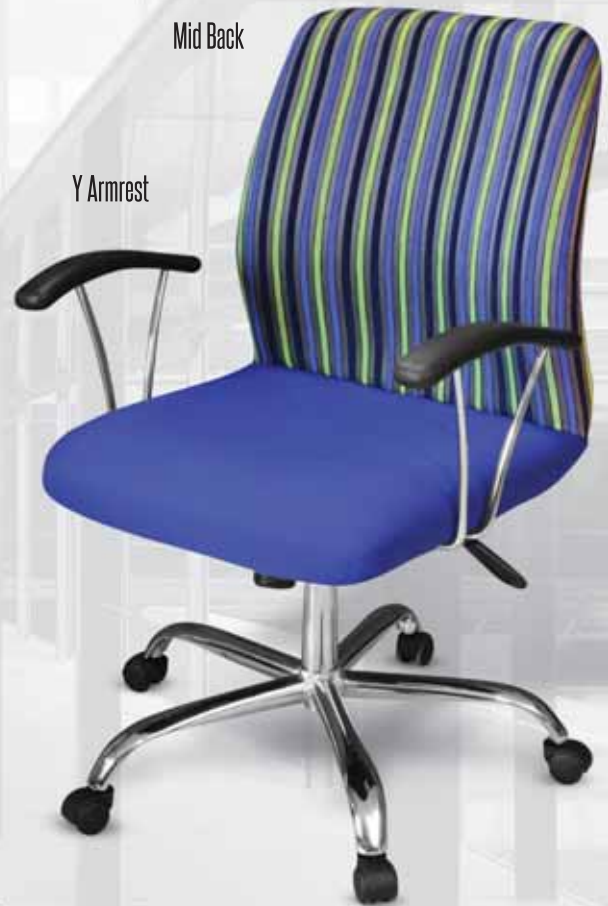

Mid Back

Y Armrest