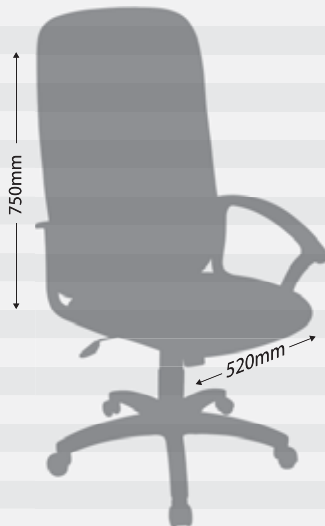

Montana Range

High Back

Mid Back

Visitors Chair

MONTANA RANGE

	NAME	DESCRIPTION	FABRIC
	High Back Chair	Upholstered Seat & Back Swivel & Tilt Mechanism Gas Adjustable Nylon Base 50mm Dia. Nylon Castors Montana Armrests Seat: VP70 High Density / VC60 Chipfoam Back: VP30 Medium Density Foam	1 COM: Customers Own Fabric 2 Contract Fabric: Blue / Black / Burgundy 3 Cedarbrook Contract / Studio Range / Image 4 Soft Nu-Hide 5 Vulcan Seat 0.8m / Back 1.1m Total Per Chair 1.9m Fabric calculated on plain colours only, Width 1.4m
	Mid Back Chair	Upholstered Seat & Back Swivel & Tilt Mechanism Gas Adjustable Nylon Base 50mm Dia. Nylon Castors Montana Armrests Seat: VP70 High Density / VC60 Chipfoam Back: VP30 Medium Density Foam	1 COM: Customers Own Fabric 2 Contract Fabric: Blue / Black / Burgundy 3 Cedarbrook Contract / Studio Range / Image 4 Soft Nu-Hide 5 Vulcan Seat 0.8m / Back 0.8m Total Per Chair 1.6m Fabric calculated on plain colours only, Width 1.4m
	Visitors Chair	Upholstered Seat & Back Black Powder-coated Sleigh Base Montana Armrests Seat: VP70 High Density / VC60 Chipfoam Back: VP30 Medium Density Foam	1 COM: Customers Own Fabric 2 Contract Fabric: Blue / Black / Burgundy 3 Cedarbrook Contract / Studio Range / Image 4 Soft Nu-Hide 5 Vulcan Seat 0.8m / Back 0.8m Total Per Chair 1.6m Fabric calculated on plain colours only, Width 1.4m