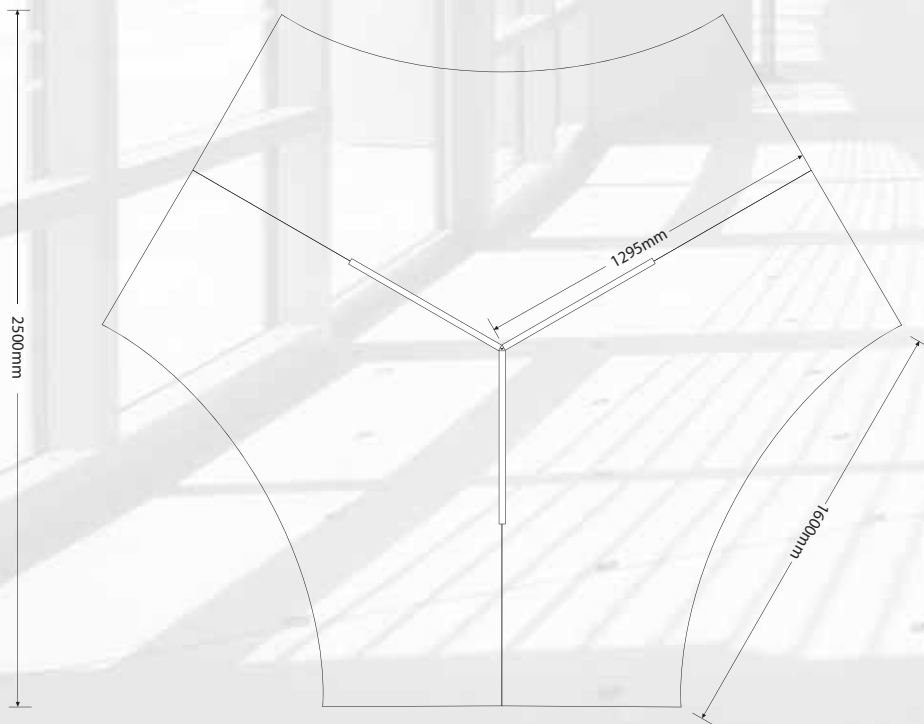

3 Way Cluster Range

Other Melamine Colours Available on Request