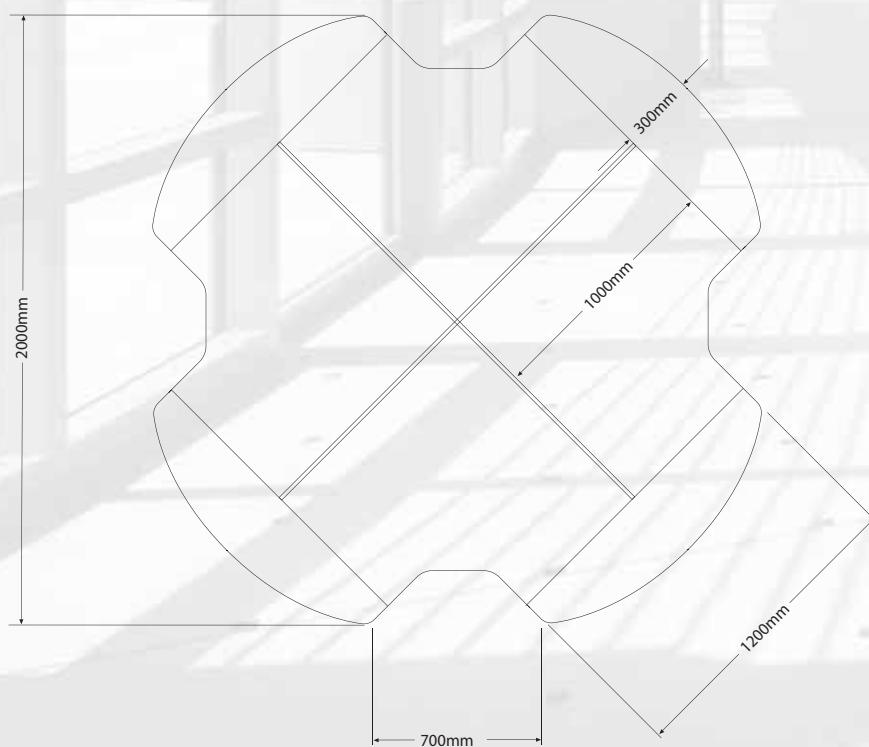

Vega Range

Other Melamine Colours Available on Request