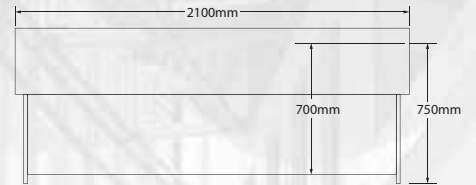

Alpha Reception Range

Other Melamine Colours Available on Request