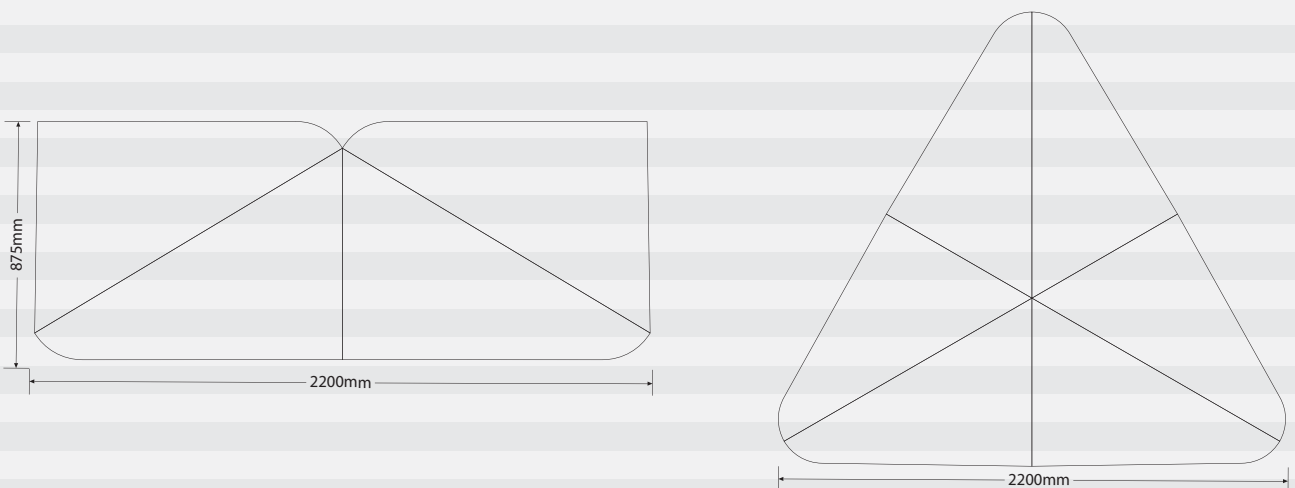

NEW ERA TRAINING TABLES

CODE DESCRIPTION

- 32mm Top (Left Hand Side or Right Hand Side)
- Steel Pole Leg/ Powder Coated / Height Adjustable

TRAINING TABLE TOP

TRA001 Training Table Top - 1100mm x 750mm

50MM ROUND STEEL POLE LEG

- ACC036 Standard Black Pole Leg - 700mm x 50mm Diameter - Incl. Adjustable Leveller
- ACC037 Standard Silver Pole Leg - 700mm x 50mm Diameter - Incl. Adjustable Leveller
- MIS101 Add On 40mm Dia. Castor

76MM ROUND STEEL POLE LEG

- ACC015 Standard Black Pole Leg - 700mm x 76mm Diameter - Incl. Adjustable Leveller
- ACC016 Standard Silver Pole Leg - 700mm x 76mm Diameter - Incl. Adjustable Leveller
- MIS103 Add On 50mm Dia. Castor
- MIS104 Add On 50mm Dia. Castor (Foot Brake)

Configurations are left & right hand side sensitive