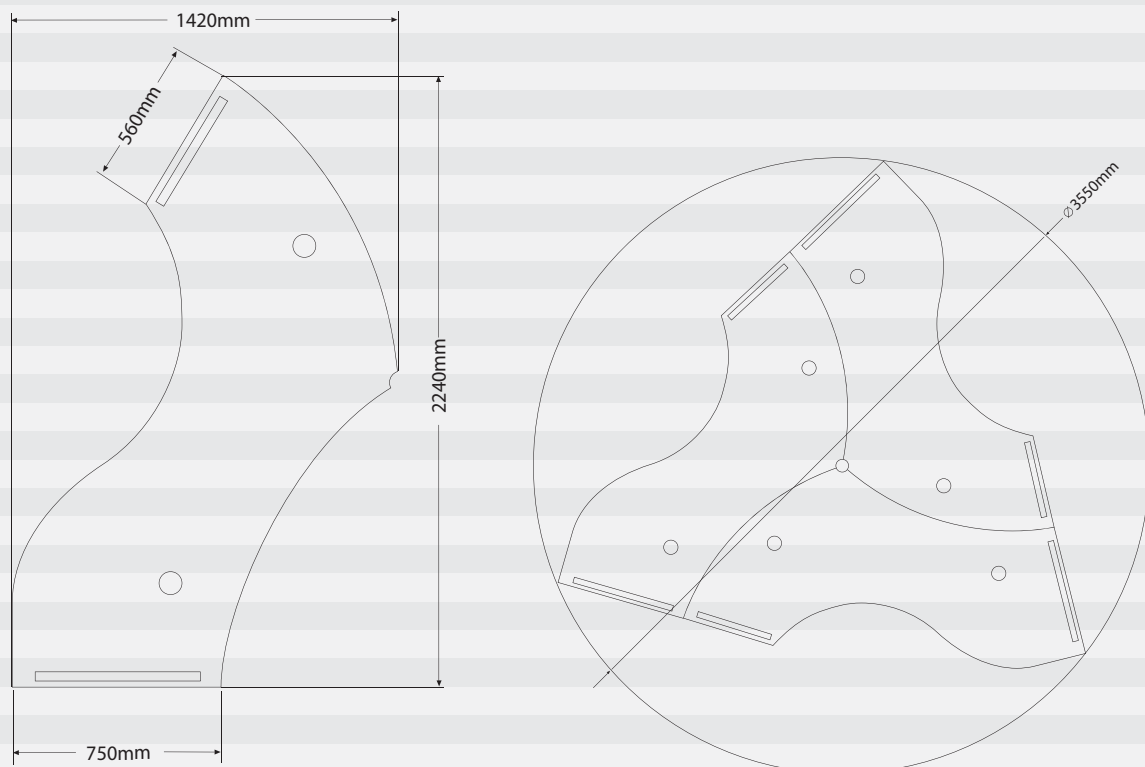

MAIN DESK SHELL / 32MM TOP / LEGS & STEEL POLE LEGS

ZEN001 Main Desk Shell - 2240mm x 750 / 600 x 1200 (Complete 3 Way Setup with Screens)

DESK HEIGHT PEDESTALS / NO TOPS

- IMP014 2 Drawer / Lever Arch Desk Height Pedestal - No Lock
- IMP015 2 Drawer / 1 Deep Filer Desk Height Pedestal - No Lock
- IMP016 4 Drawer Desk Height Pedestal - No Lock
- IMP017 4 Drawer / 1 Pencil Tray Desk Height Pedestal - No Lock
- IMP018 2 Drawer / 1 Deep Filer / 1 Pencil Tray (Pull Out)
- IMP008 1 Open Shelf / PC Holder
- IMP047 1 Drawer / Open PC Holder
- IMP052 1 Drawer / 1 Hinged Door

MOBILE PEDESTALS / 32MM TOP

- IMP009 Impact 1 Drawer / 1 Deep Filer Mobile Pedestal - No Lock
- IMP010 Impact 1 Drawer / 1 Deep Filer / 1 Pencil Tray (Pull Out) Mobile Pedestal - No Lock
- IMP011 Impact 3 Drawer Standard Mobile Pedestal - No Lock
- IMP012 Impact 3 Drawer Standard / 1 Pencil Tray (Pull Out) Mobile Pedestal - No Lock
- IMP013 Impact 2 Drawer / 1 Deep filer Mobile Pedestal - No Lock

MISCELLANEOUS

- MIS001 Add On - Top Lock
- MIS002 Add On - Central Lock
- MIS003 Add On - Pencil Tray (Loose)
- MIS004 Add On - Silver Bar Handle 96mm
- MIS005 Pullout Steel Cradle with Slides / 350mm Telescopic Runners
- ACC005 Small Steel Corner Bracket
- ACC004 Flat Connector Bracket
- ACC008 Add On - Cut and Supply Access Hole & Cover
- ACC041 Power Dock Cut Out (Standard)
- ACC040 Supply and Fit Ergosoft Edging / Bullnose Edging