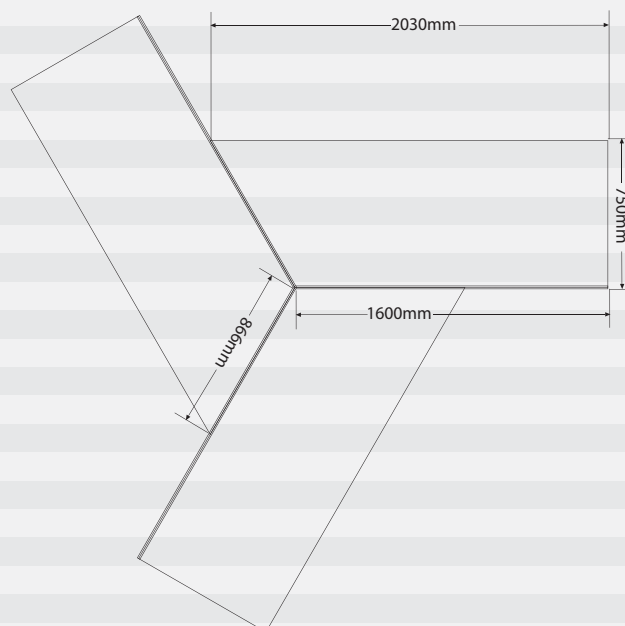

ALLIANCE RANGE

CODE DESCRIPTION

- Melamine Finishes / Two Tone / Coloured Melamine Finishes
- 32mm Top & Legs
- 16mm - 1mm Matching Edging / 32mm - 2mm Matching Edging

MAIN DESK SHELL / 32MM TOP & LEGS

STR001 Main Desk Shell - 1600mm / 2030mm (Tapper) x 750mm

DESK SCREENS

SCR023 Rectangular Desk Screen - 866 x 600mm x 16mm with Black T Edge
SCR004 Rectangular Desk Screen - 1600 x 600mm x 16mm with Black T Edge

ATTACHABLE PEDESTAL

IMP019 Single Drawer - No Lock
IMP020 2 Drawer Pedestal - No Lock
IMP021 3 Drawer Pedestal - No Lock

DESK HEIGHT PEDESTALS / NO TOPS

IMP014 2 Drawer / Lever Arch Desk Height Pedestal - No Lock
IMP015 2 Drawer / 1 Deep Filer Desk Height Pedestal - No Lock
IMP016 4 Drawer Desk Height Pedestal - No Lock
IMP017 4 Drawer / 1 Pencil Tray Desk Height Pedestal - No Lock
IMP018 2 Drawer / 1 Deep Filer / 1 Pencil Tray (Pull Out) - No Lock
IMP008 1 Open Shelf / PC Holder
IMP047 1 Drawer / PC Holder
IMP052 1 Drawer / 1 Hinged Door

MISCELLANEOUS

MIS001 Add On - Top Lock
MIS002 Add On - Central Lock
MIS003 Add On - Pencil Tray (Loose)
MIS004 Add On - Silver Bar Handle 96mm
MIS005 Pullout Steel Cradle with Slides / 350mm Telescopic Runners
ACC005 Small Steel Corner Bracket
ACC004 Flat Connector Bracket
ACC008 Add On - Cut and Supply Access Hole & Cover
ACC041 Power Dock Cut Out (Standard)
ACC040 Supply and Fit Ergosoft Edging / Bullnose Edging