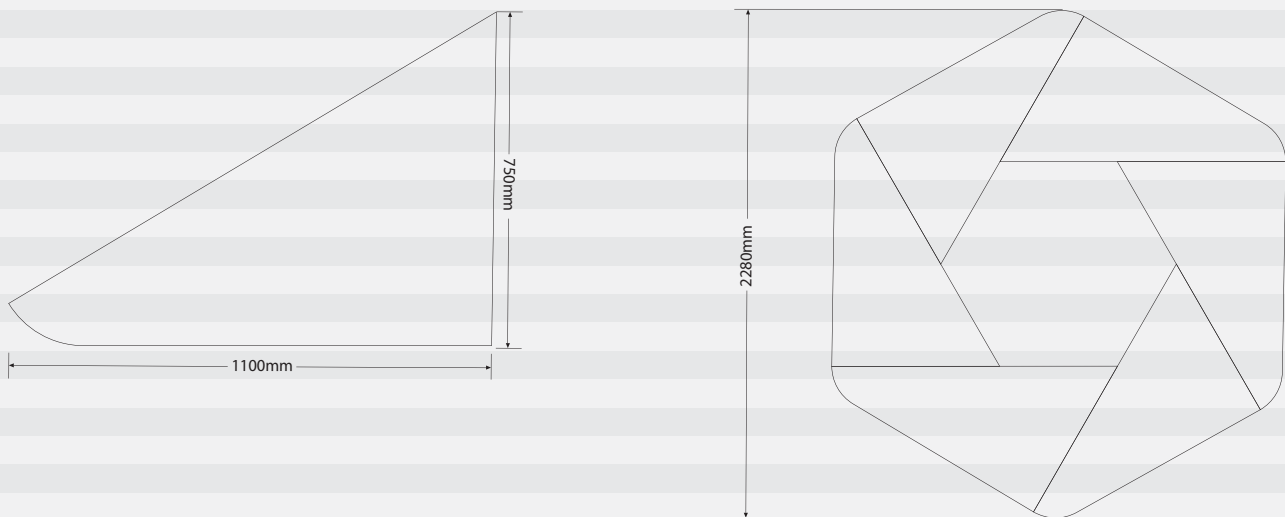

NEW ERA TRAINING TABLES

CODE DESCRIPTION

- 32mm Top (Left Hand Side or Right Hand Side)
- Steel Pole Leg/ Powder Coated / Height Adjustable

TRAINING TABLE TOP

TRA001 Training Table Top - 1100mm x 750mm

50MM ROUND STEEL POLE LEG

- ACC036 Standard Black Pole Leg - 700mm x 50mm Diameter - Incl. Adjustable Leveller
- ACC037 Standard Silver Pole Leg - 700mm x 50mm Diameter - Incl. Adjustable Leveller
- MIS101 Add On 40mm Dia. Castor

76MM ROUND STEEL POLE LEG

- ACC015 Standard Black Pole Leg - 700mm x 76mm Diameter - Incl. Adjustable Leveller
- ACC016 Standard Silver Pole Leg - 700mm x 76mm Diameter - Incl. Adjustable Leveller
- MIS103 Add On 50mm Dia. Castor
- MIS104 Add On 50mm Dia. Castor (Foot Brake)

Configurations are left & right hand side sensitive