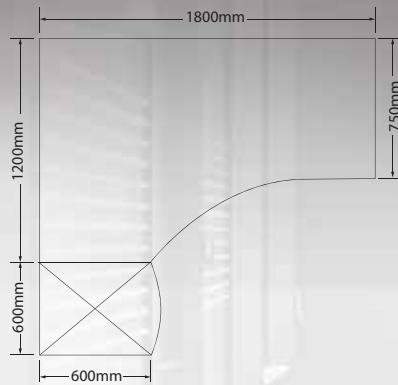

Other Melamine Colours Available on Request