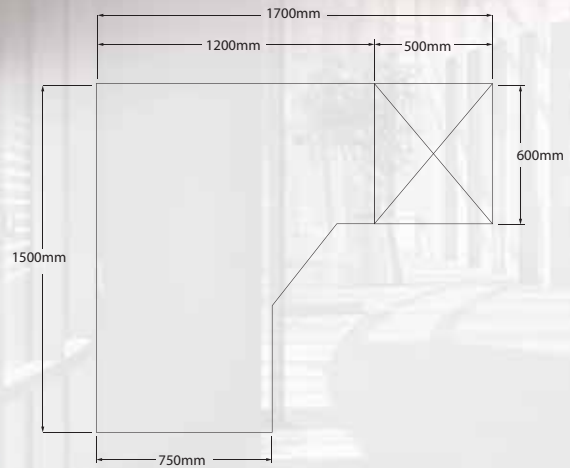

Data Network Range

Other Melamine Colours Available on Request