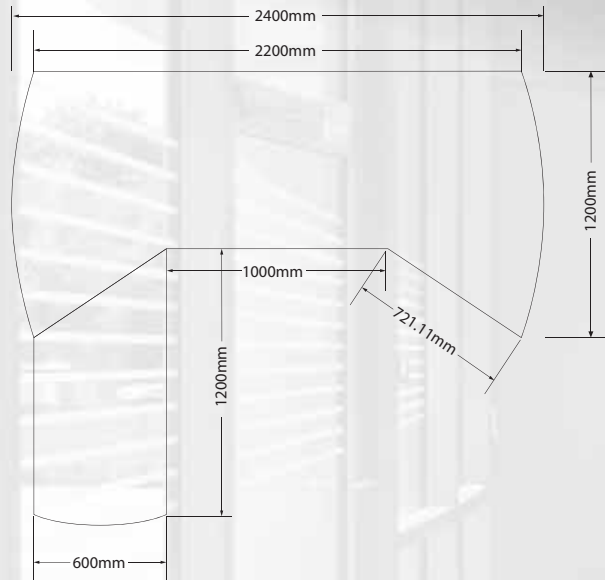

Everest Range

Other Melamine Colours Available on Request