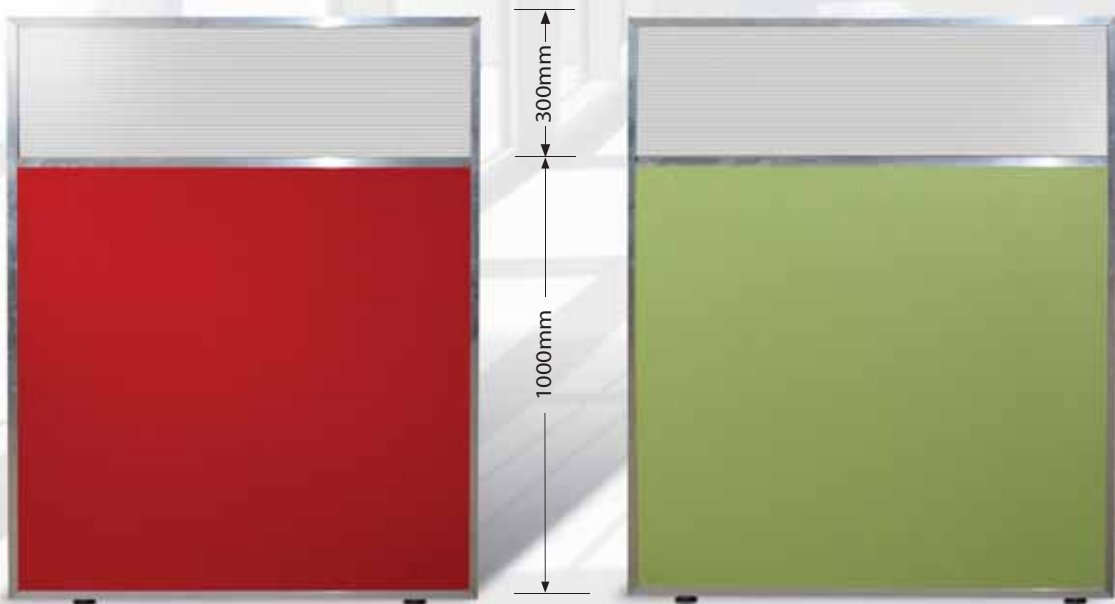

# Colorado Range

Image Fabric Range

Honeycomb Clear

Honeycomb Smoke

Other Melamine Colours Available on Request