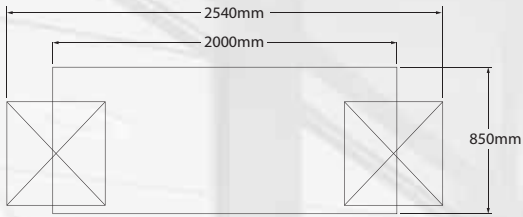

Nevada Range

Other Melamine Colours Available on Request