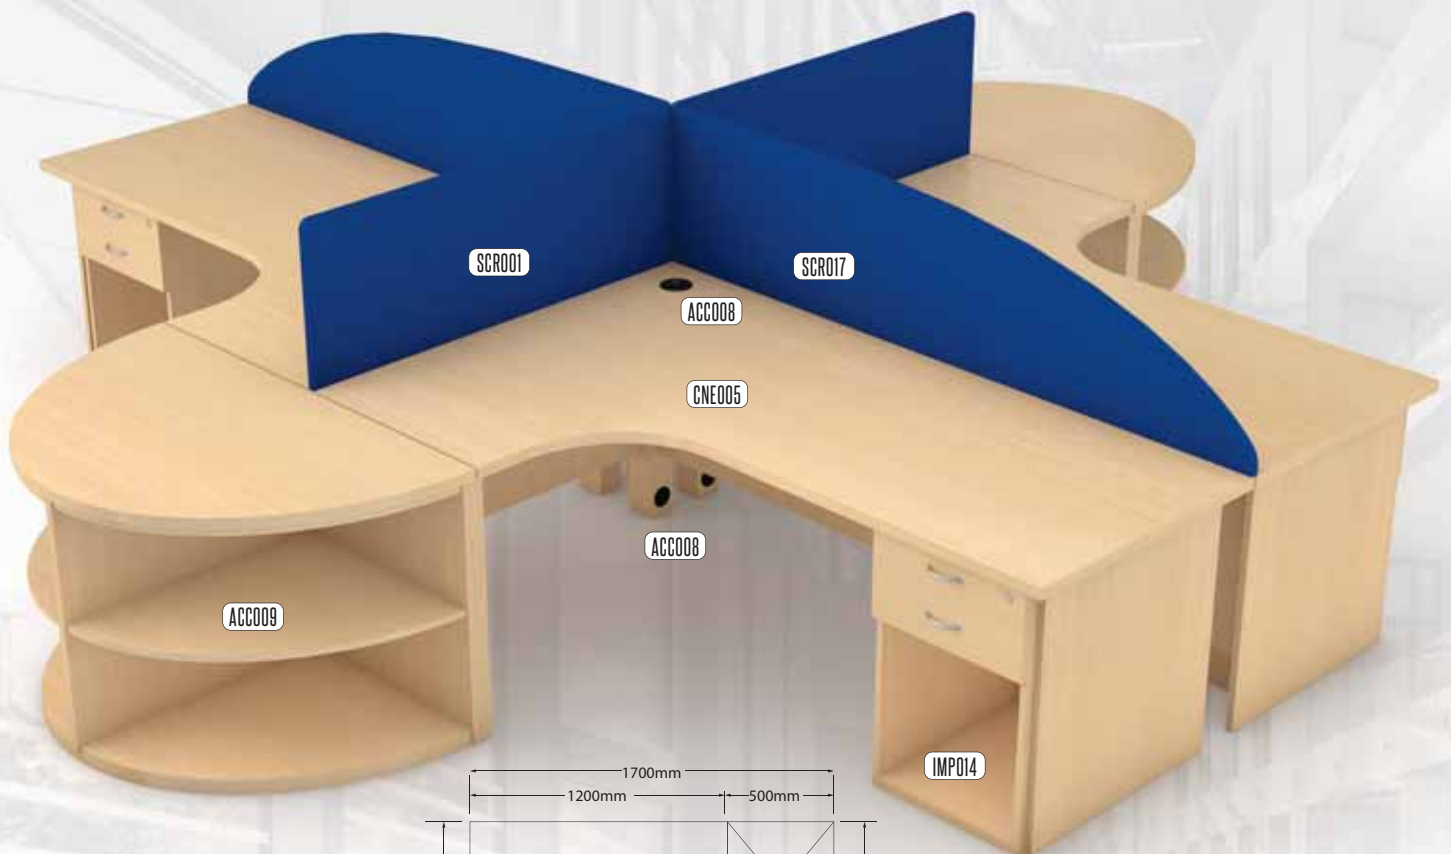

Cluster Network Range

Other Melamine Colours Available on Request