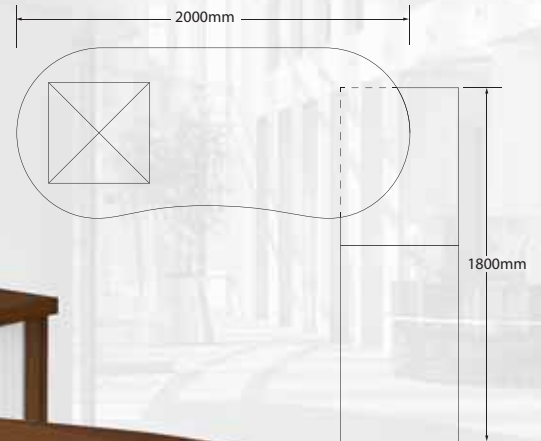

Ohio Range

Other Melamine Colours Available on Request