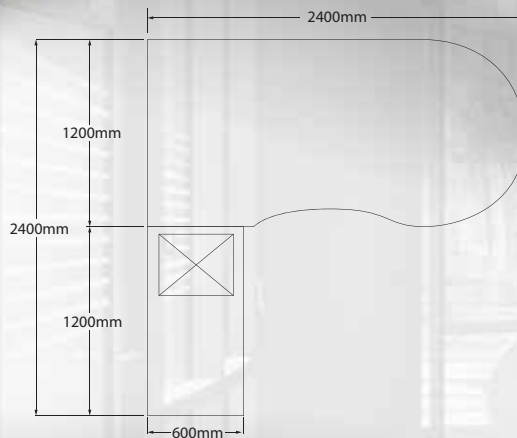

Deacon Range

Other Melamine Colours Available on Request