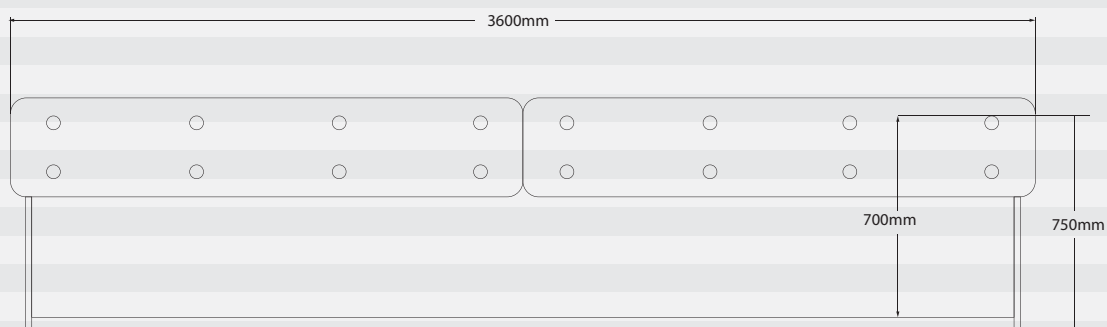

ATTACHABLE PEDESTAL

- IMP019 Single Drawer - No Lock
- IMP020 2 Drawer Pedestal - No Lock
- IMP021 3 Drawer Pedestal - No Lock

DESK HEIGHT PEDESTALS / NO TOPS

- IMP014 2 Drawer / Lever Arch Desk Height Pedestal - No Lock
- IMP015 2 Drawer / 1 Deep Filer Desk Height Pedestal - No Lock
- IMP016 4 Drawer Desk Height Pedestal - No Lock
- IMP017 4 Drawer / 1 Pencil Tray Desk Height Pedestal - No Lock
- IMP018 2 Drawer / 1 Deep Filer / 1 Pencil Tray (Pull Out) - No Lock
- IMP008 1 Open Shelf / PC Holder
- IMP047 1 Drawer / Open PC Holder
- IMP052 1 Drawer / 1 Hinged Door

MOBILE PEDESTALS / 32MM TOP

- IMP009 Impact 1 Drawer / 1 Deep Filer Mobile Pedestal - No Lock
- IMP010 Impact 1 Drawer / 1 Deep Filer / 1 Pencil Tray (Pull Out) Mobile Pedestal - No Lock
- IMP011 Impact 3 Drawer Standard Mobile Pedestal - No Lock
- IMP012 Impact 3 Drawer Standard / 1 Pencil Tray (Pull Out) Mobile Pedestal - No Lock
- IMP013 Impact 2 Drawer / 1 Deep Filer Mobile Pedestal - No Lock

MISCELLANEOUS

- MIS001 Add On - Top Lock
- MIS002 Add On - Central Lock
- MIS003 Add On - Pencil Tray (Loose)
- MIS004 Add On - Silver Bar Handle 96mm
- MIS005 Pullout Steel Cradle with Slides / 350mm Telescopic Runners
- ACC005 Small Steel Corner Bracket
- ACC004 Flat Connector Bracket
- ACC008 Add On - Cut and Supply Access Hole & Cover
- ACC041 Power Dock Cut Out (Standard)
- ACC040 Supply and Fit Ergosoft Edging / Bullnose Edging