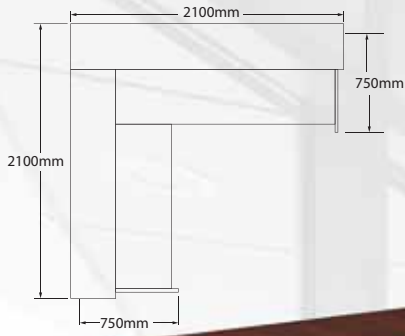

Alpha Reception Range

Other Melamine Colours Available on Request