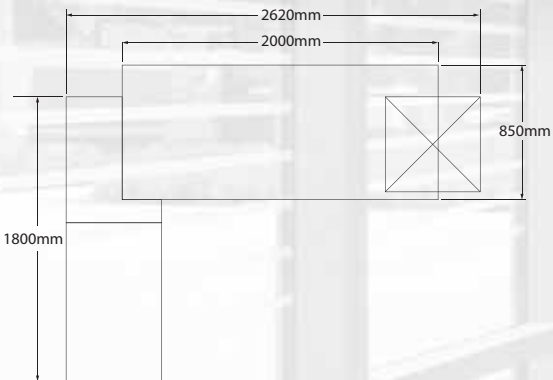

Nevada Range

Other Melamine Colours Available on Request