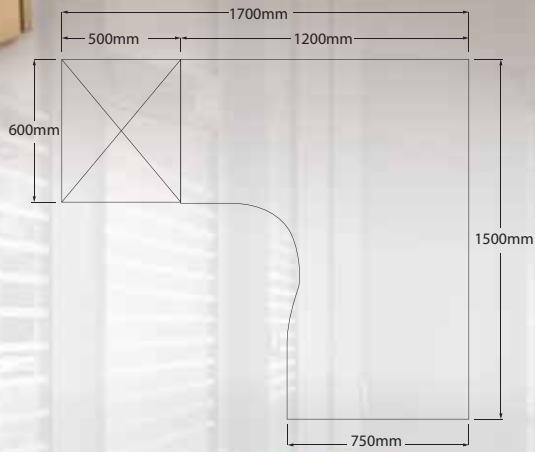

Wave Network Range

Other Melamine Colours Available on Request