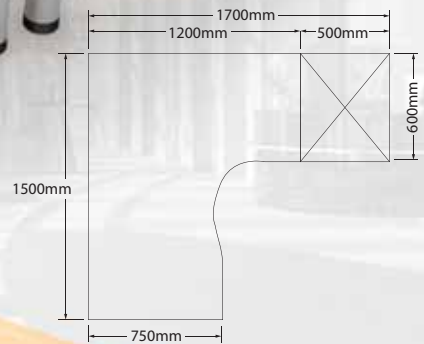

Nova Range

Other Melamine Colours Available on Request