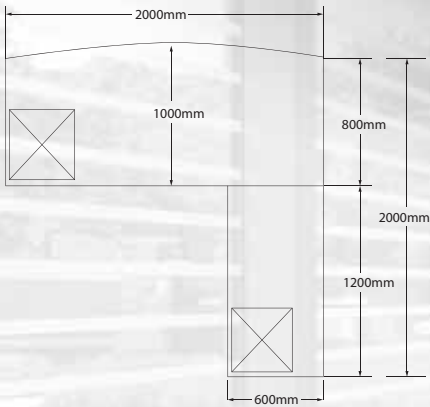

Miami Range

Other Melamine Colours Available on Request