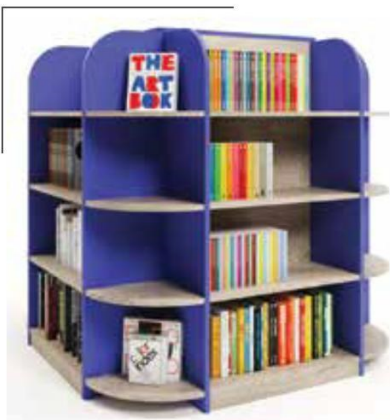

1800 x 900 x 900 H

ECLIPSE BOOKCASE

1200 x 1200 x 1200 H

ANGLED BOOK CASE

1000 x 450 x 700 H

BOOK BOX

1000 x 1000 x 450 H

OTTOMAN

1000 x 1000 x 450 H

BOOK BOX & OTTOMAN

BEAN BAGS

ARROW BOOKCASE
945L x 350W x 1550H

CACTUS OF KNOWLEDGE
1200L x 450W x 1550H

PEAR OF KNOWLEDGE
900L x 900W x 1200H

A BOOKCASE
900L x 350W x 1200H

SQUARE BOX BOOKCASE
1200L x 1200W x 1200H

MOBILE BOOKCASE
850L x 350W x 1200H

3 TIER TOY BOX WITH BOOKCASE
900L x 450W x 1100 H

ANGLED 3 TIER TOY BOX WITH BOOKCASE
900L x 600W x 1100 H

SINGLE SIDED BOOK CASE
COMPRISING OF 3
690L x 350W x 1100H

DUBBLE SIDED BOOK CASE
COMPRISING OF 6
880L x 600W x 1100H

MOBILE READING STATION
2100L x 900W x 650H

* Special sizes to order

THE CLASSROOM

• 16mm Melamine Tops
• 25mm Steel Frames. Available in Black / White / Silver

SINGLE / DOUBLE Traditional BOX DESK SUPAWOOD