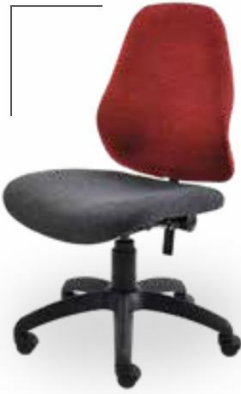

AVAILABLE SIZES

- 900 x 900
- 1200 x 900
- 1200 x 1200
- 1500 x 1200
- 1800 x 1200

- Panels can be mounted landscape or portrait

SEATING

OXFORD
SIDE CHAIR

OXFORD
HIGH BACK CHAIR

M2001
SIDE CHAIR

M2001
ARM CHAIR

M2001
HIGH BACK CHAIR

M9512
TYPIST CHAIR

S7913G
OPERATORS CHAIR

ECONO
SIDE CHAIR

ECONO
ARM CHAIR

RICKSTACKER

STANDARD SCHOOL CHAIR

TRADITIONAL SCHOOL CHAIR