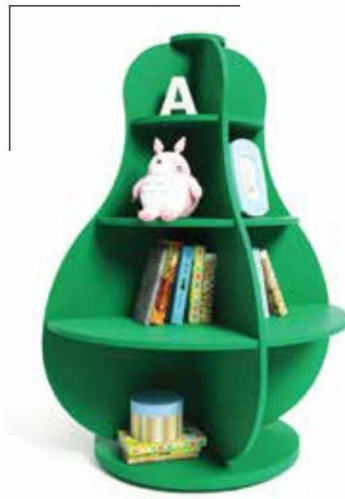

1800 x 900 x 900 H

ECLIPSE BOOKCASE

1200 x 1200 x 1200 H

ANGLED BOOK CASE

1000 x 450 x 700 H

BOOK BOX

1000 x 1000 x 450 H

OTTOMAN

1000 x 1000 x 450 H

BOOK BOX & OTTOMAN

BEAN BAGS

ARROW BOOKCASE
945L x 350W x 1550H

CACTUS OF KNOWLEDGE
1200L x 450W x 1550H

PEAR OF KNOWLEDGE
900L x 900W x 1200H

A BOOKCASE
900L x 350W x 1200H

SQUARE BOX BOOKCASE
1200L x 1200W x 1200H

MOBILE BOOKCASE
850L x 350W x 1200H

3 TIER TOY BOX WITH BOOKCASE
900L x 450W x 1100 H

ANGLED 3 TIER TOY BOX WITH BOOKCASE
900L x 600W x 1100 H

SINGLE SIDED BOOK CASE
COMPRISING OF 3
690L x 350W x 1100H

DUBBLE SIDED BOOK CASE
COMPRISING OF 6
880L x 600W x 1100H

MOBILE READING STATION
2100L x 900W x 650H

* Special sizes to order

THE CLASSROOM

• 16mm Melamine Tops
• 25mm Steel Frames. Available in Black / White / Silver

SINGLE / DOUBLE Traditional BOX DESK SUPAWOOD