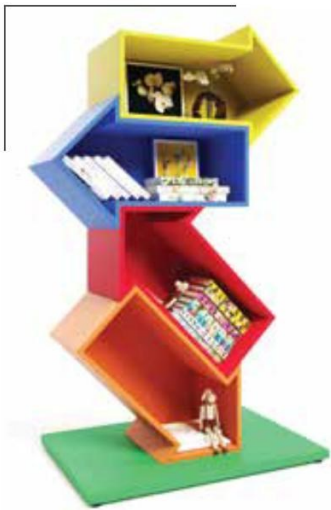

1800 x 900 x 900 H

ECLIPSE BOOKCASE

1200 x 1200 x 1200 H

ANGLED BOOK CASE

1000 x 450 x 700 H

BOOK BOX

1000 x 1000 x 450 H

OTTOMAN

1000 x 1000 x 450 H

BOOK BOX & OTTOMAN

BEAN BAGS

ARROW BOOKCASE
945L x 350W x 1550H

CACTUS OF KNOWLEDGE
1200L x 450W x 1550H

PEAR OF KNOWLEDGE
900L x 900W x 1200H

A BOOKCASE
900L x 350W x 1200H

SQUARE BOX BOOKCASE
1200L x 1200W x 1200H

MOBILE BOOKCASE
850L x 350W x 1200H

3 TIER TOY BOX WITH BOOKCASE
900L x 450W x 1100 H

ANGLED 3 TIER TOY BOX WITH BOOKCASE
900L x 600W x 1100 H

SINGLE SIDED BOOK CASE
COMPRISING OF 3
690L x 350W x 1100H

DUBBLE SIDED BOOK CASE
COMPRISING OF 6
880L x 600W x 1100H

MOBILE READING STATION
2100L x 900W x 650H

* Special sizes to order

THE CLASSROOM

• 16mm Melamine Tops
• 25mm Steel Frames. Available in Black / White / Silver

SINGLE / DOUBLE Traditional BOX DESK SUPAWOOD